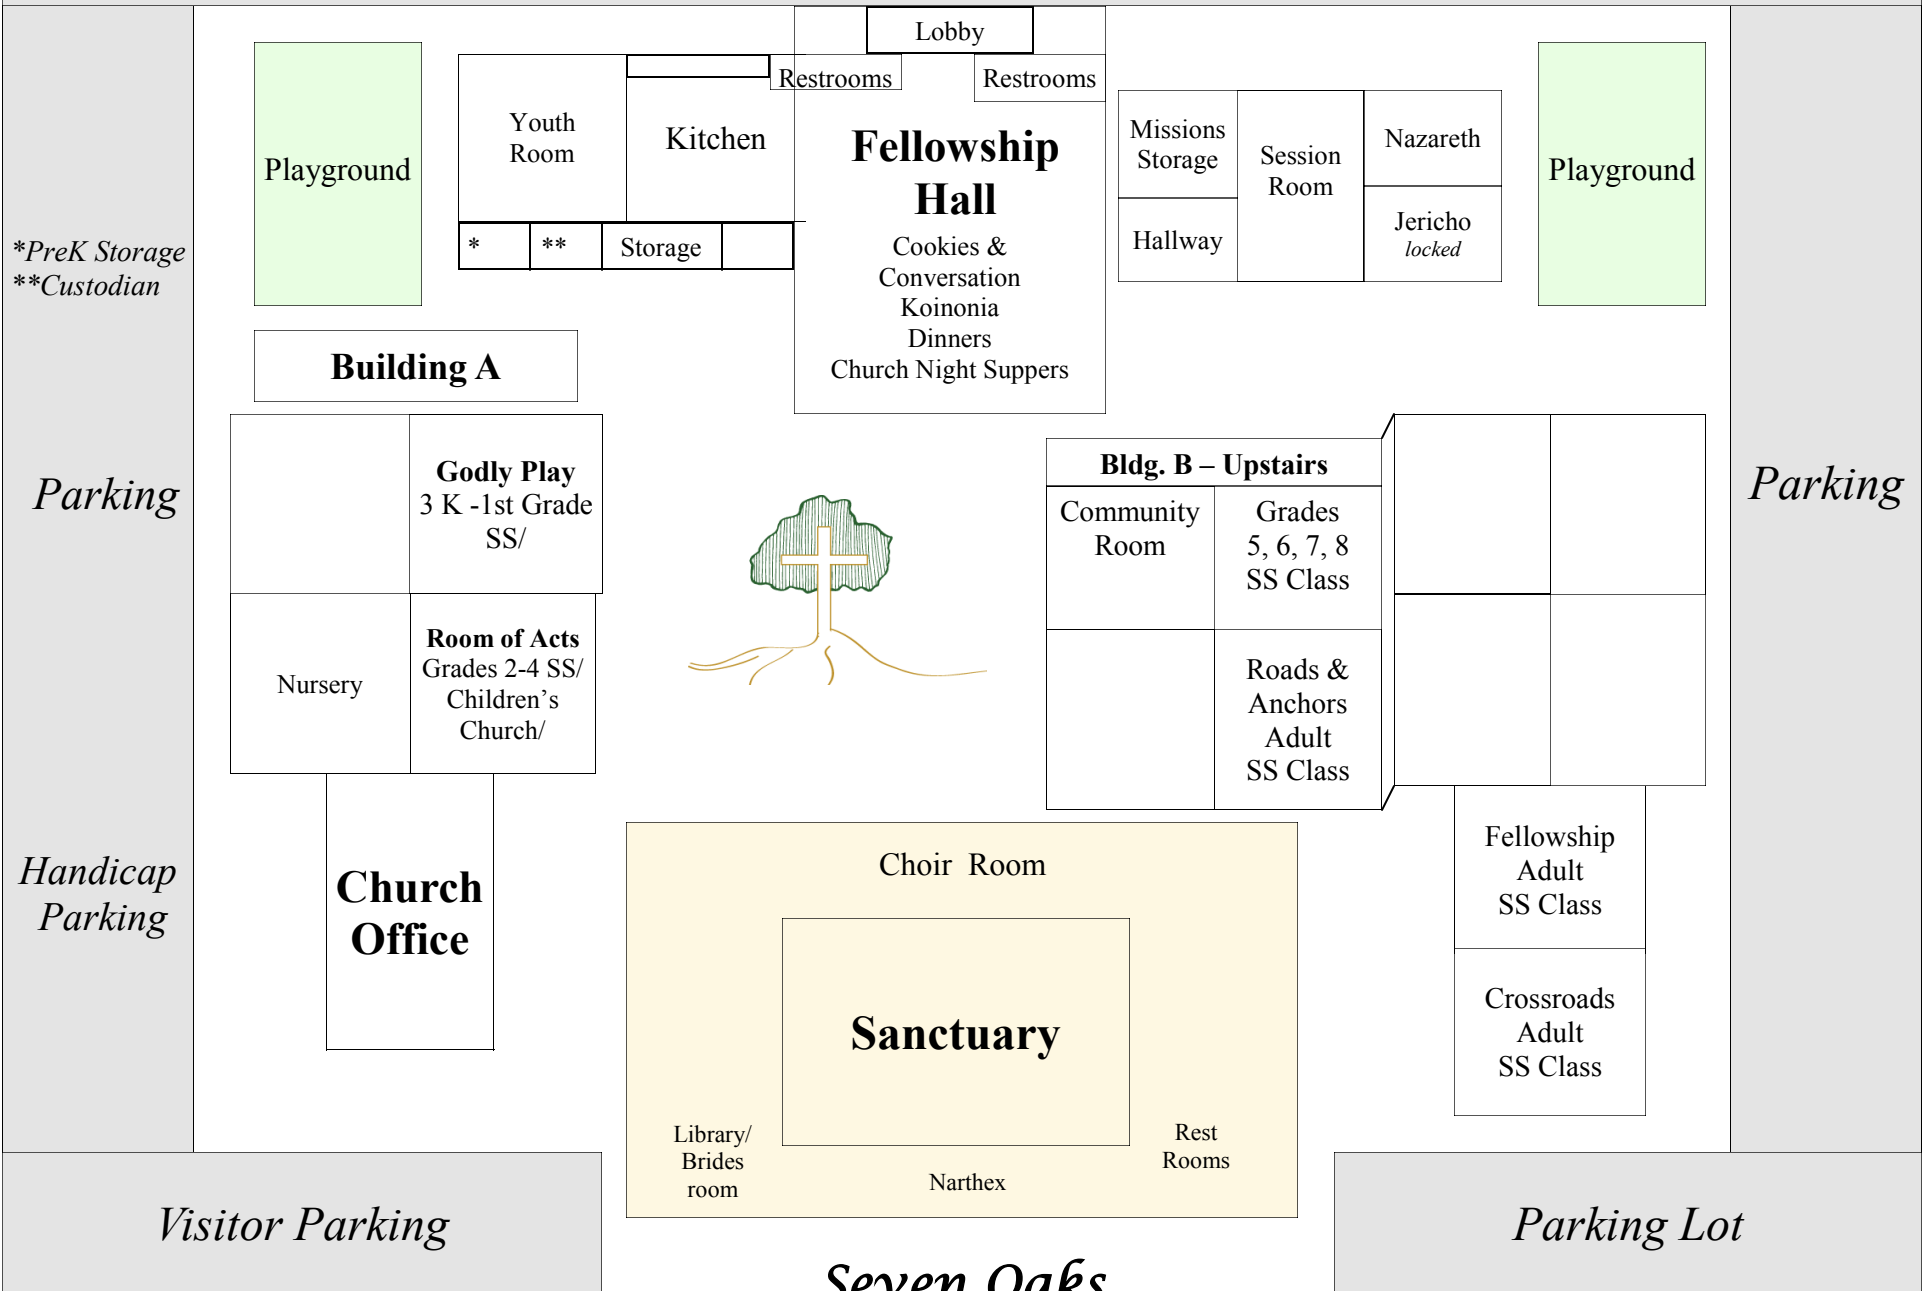

Campus Map

Parking Lot

Boy Scout Hut

Handicap Parking

Church Entrance

Seven Oaks Presbyterian Church

Church Exit